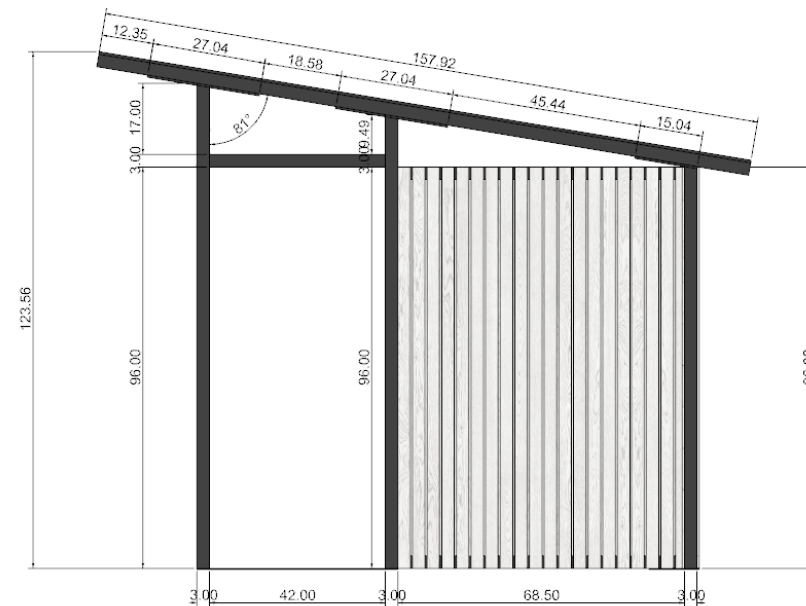

Color: Apex Salt

CANOPY STRUCTURE

CANOPY STRUCTURE

NOTE: ALL DIMS FOR ESTIMATING PURPOSES

REGISTRATION COUNTER

QTY: 1

NEEDS POWER FOR TWO IPADS

NEEDS POWER INSIDE CABINET