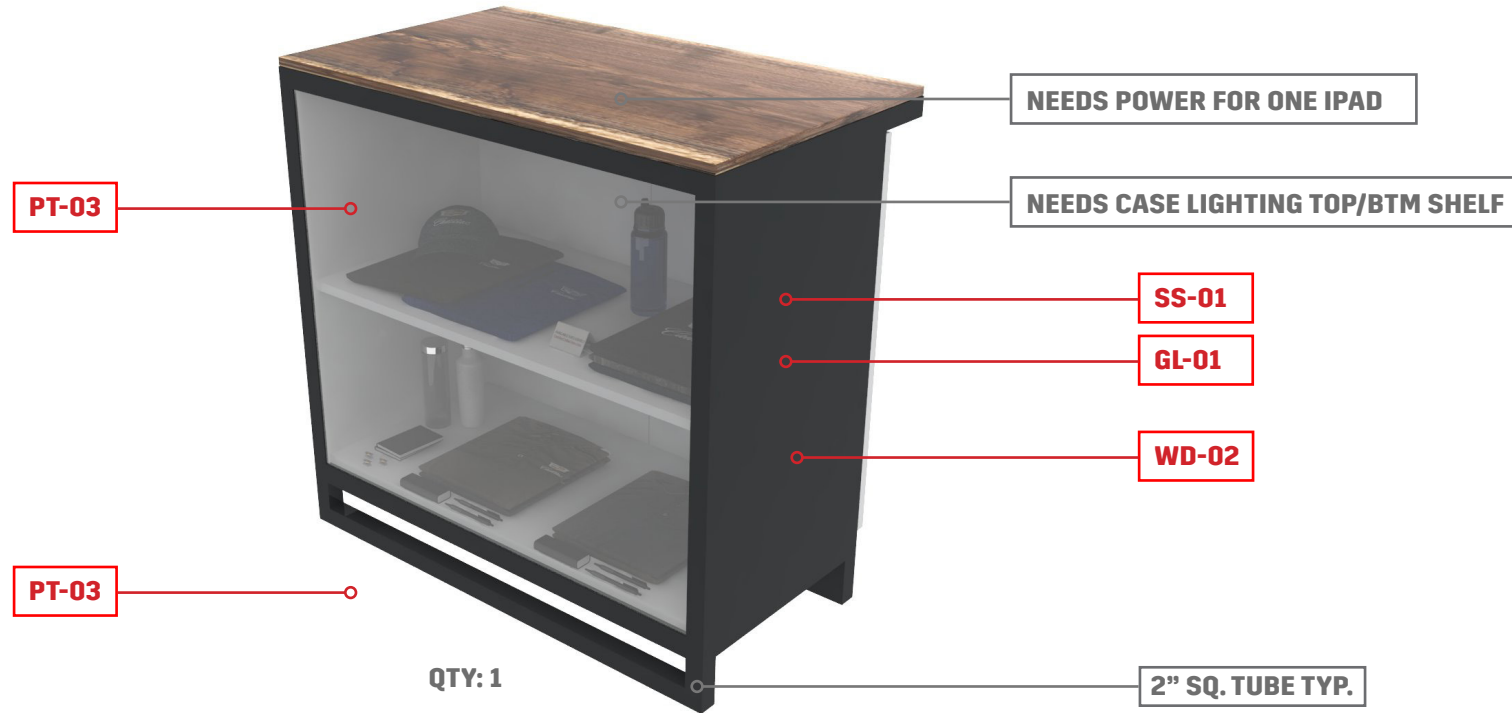

MERCHANDISE COUNTER

NOTE: ALL DIMS FOR ESTIMATING PURPOSED

REFERENCES

- ¹ <https://www.amazon.com/Schwinn-Z075-Covered-Flush-Nickel/dp/B00APG535Q/ref=sr_1_86?s=hi&ie=UTF8&qid=1533036158&sr=1-86&keywords=flush%2Bcabinet%2Bpull&th=1>
- ² <https://www.mcmaster.com/#1770a13/=1dy8s5j>