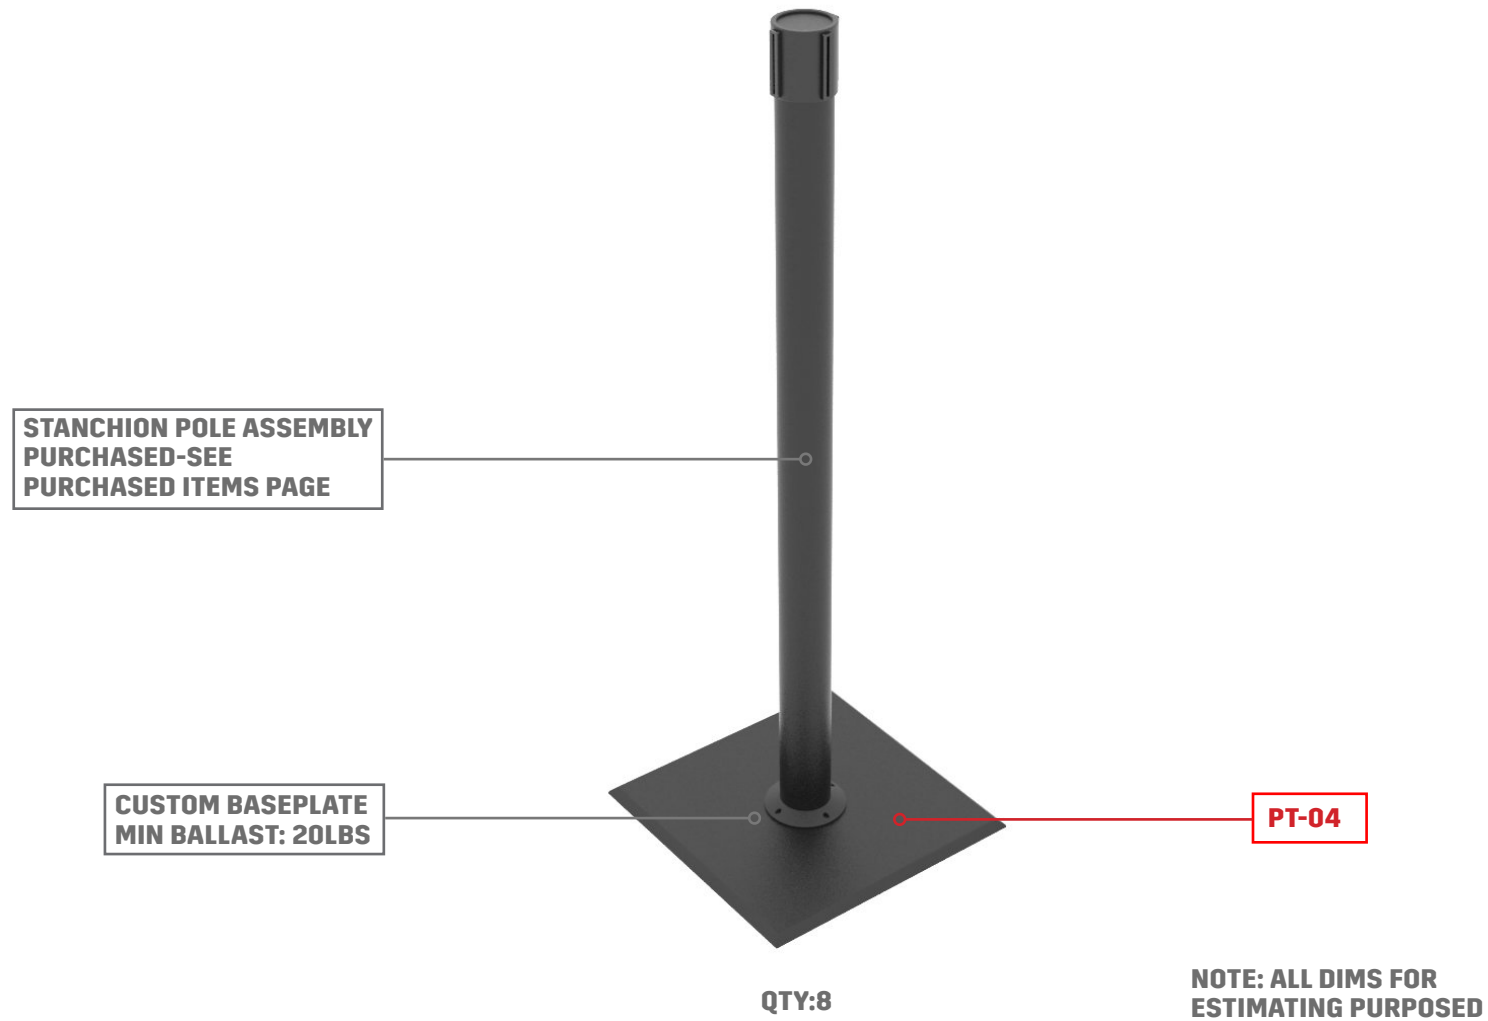

TABLES

NOTE: ALL DIMS FOR ESTIMATING PURPOSES

BENCHES

NOTE: ALL DIMS FOR ESTIMATING PURPOSED

PLANTERS

NOTE: ALL DIMS FOR ESTIMATING PURPOSED

QUEUE BARRIER

WAYFINDING SIGNS