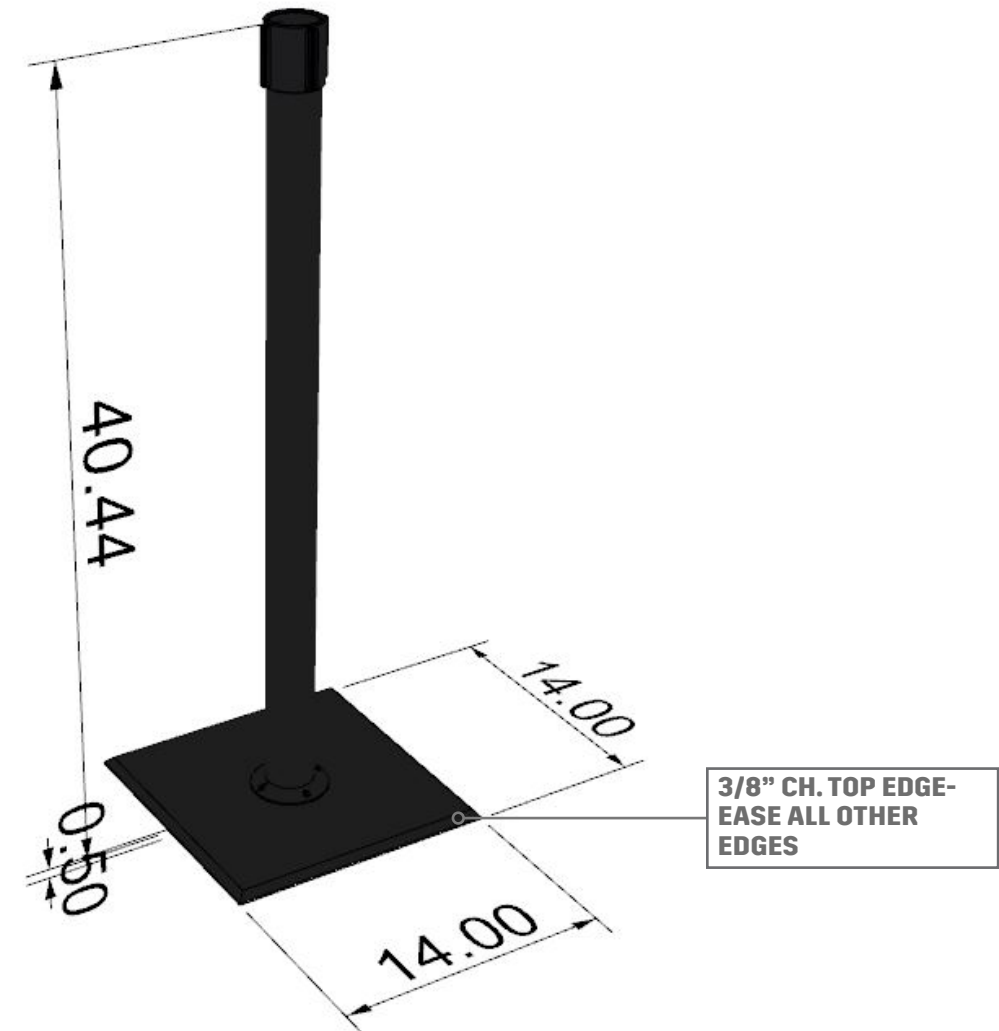

TABLES

NOTE: ALL DIMS FOR ESTIMATING PURPOSES

BENCHES

NOTE: ALL DIMS FOR ESTIMATING PURPOSED

PLANTERS

NOTE: ALL DIMS FOR ESTIMATING PURPOSED

QUEUE BARRIER

WAYFINDING SIGNS