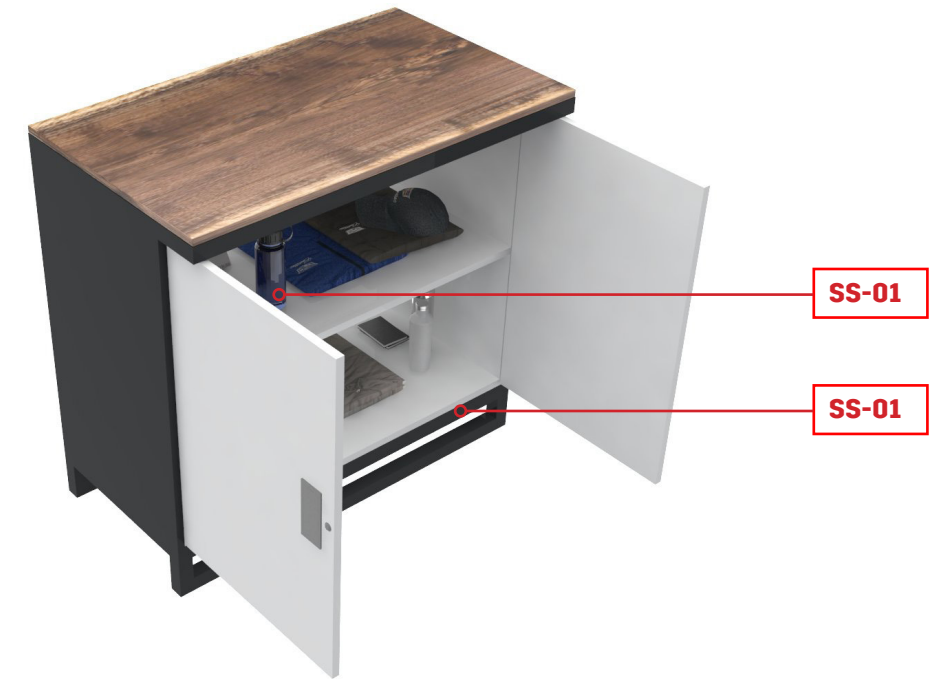

MERCHANDISE COUNTER

NOTE: ALL DIMS FOR ESTIMATING PURPOSED

REFERENCES

- ¹ <https://www.amazon.com/Schwinn-Z075-Covered-Flush-Nickel/dp/B00APG535Q/ref=sr_1_86?s=hi&ie=UTF8&qid=1533036158&sr=1-86&keywords=flush%2Bcabinet%2Bpull&th=1>
- ² <https://www.mcmaster.com/#1770a13/=1dy8s5j>