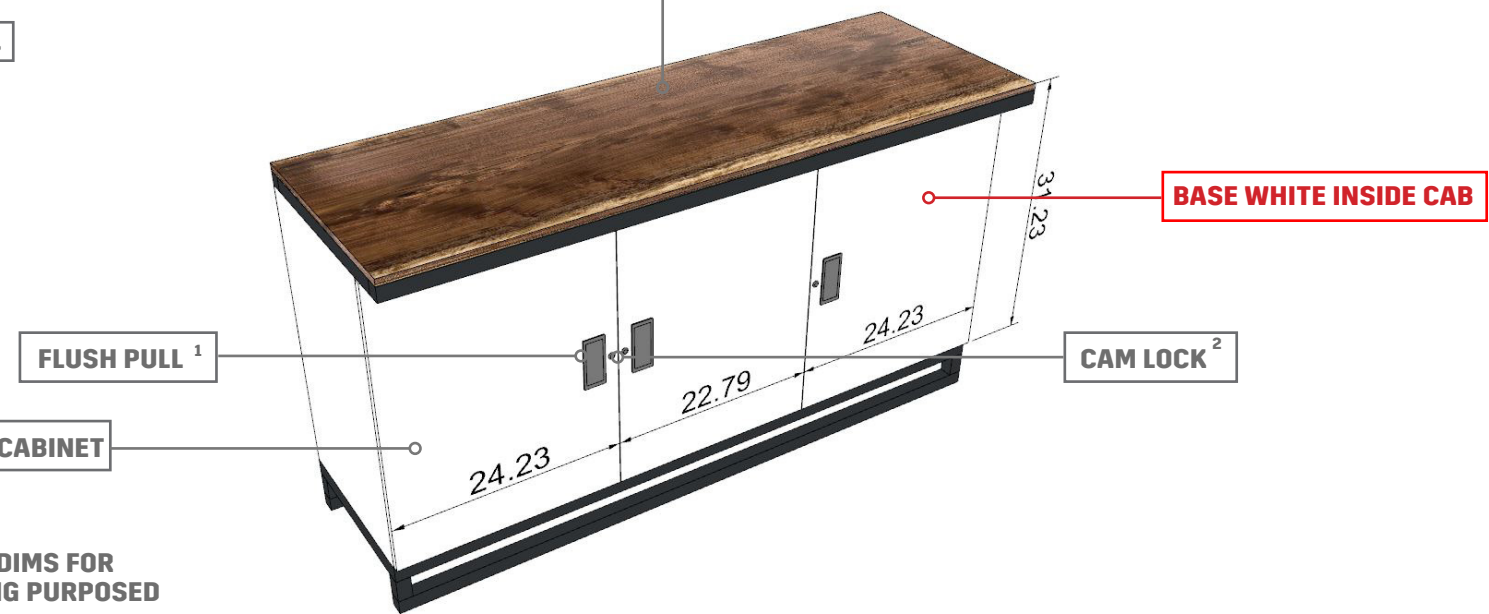

Color: Apex Salt

CANOPY STRUCTURE

CANOPY STRUCTURE

NOTE: ALL DIMS FOR ESTIMATING PURPOSES

REGISTRATION COUNTER

QTY: 1

NEEDS POWER FOR TWO IPADS

NEEDS POWER INSIDE CABINET