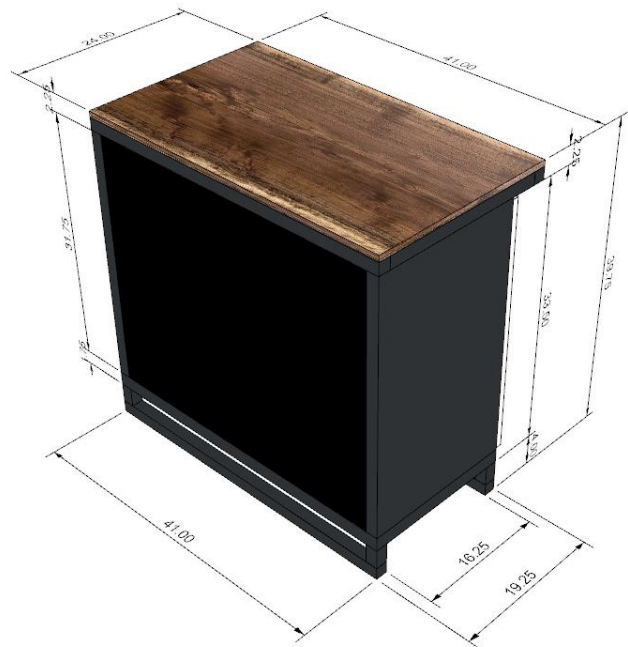

MERCHANDISE COUNTER

NOTE: ALL DIMS FOR ESTIMATING PURPOSED

REFERENCES

- ¹ <https://www.amazon.com/Schwinn-Z075-Covered-Flush-Nickel/dp/B00APG535Q/ref=sr_1_86?s=hi&ie=UTF8&qid=1533036158&sr=1-86&keywords=flush%2Bcabinet%2Bpull&th=1>
- ² <https://www.mcmaster.com/#1770a13/=1dy8s5j>