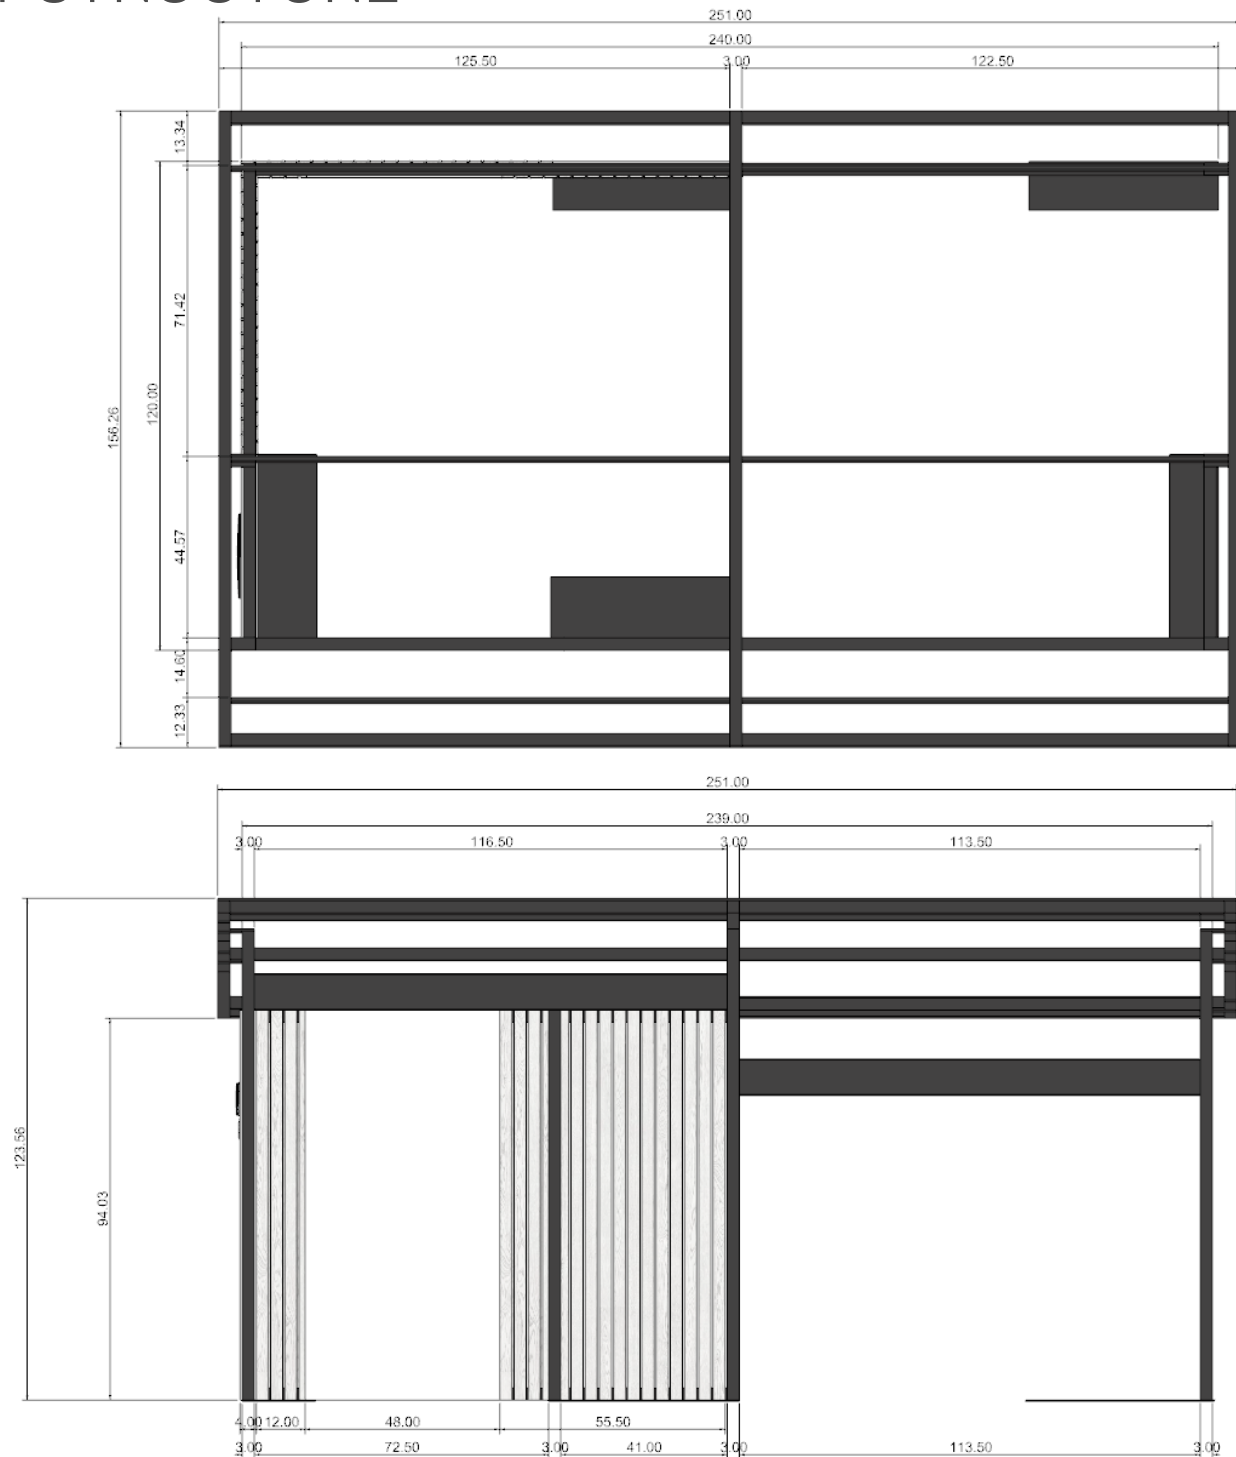

Color: Apex Salt

CANOPY STRUCTURE

CANOPY STRUCTURE

NOTE: ALL DIMS FOR ESTIMATING PURPOSES

REGISTRATION COUNTER

QTY: 1

NEEDS POWER FOR TWO IPADS

NEEDS POWER INSIDE CABINET