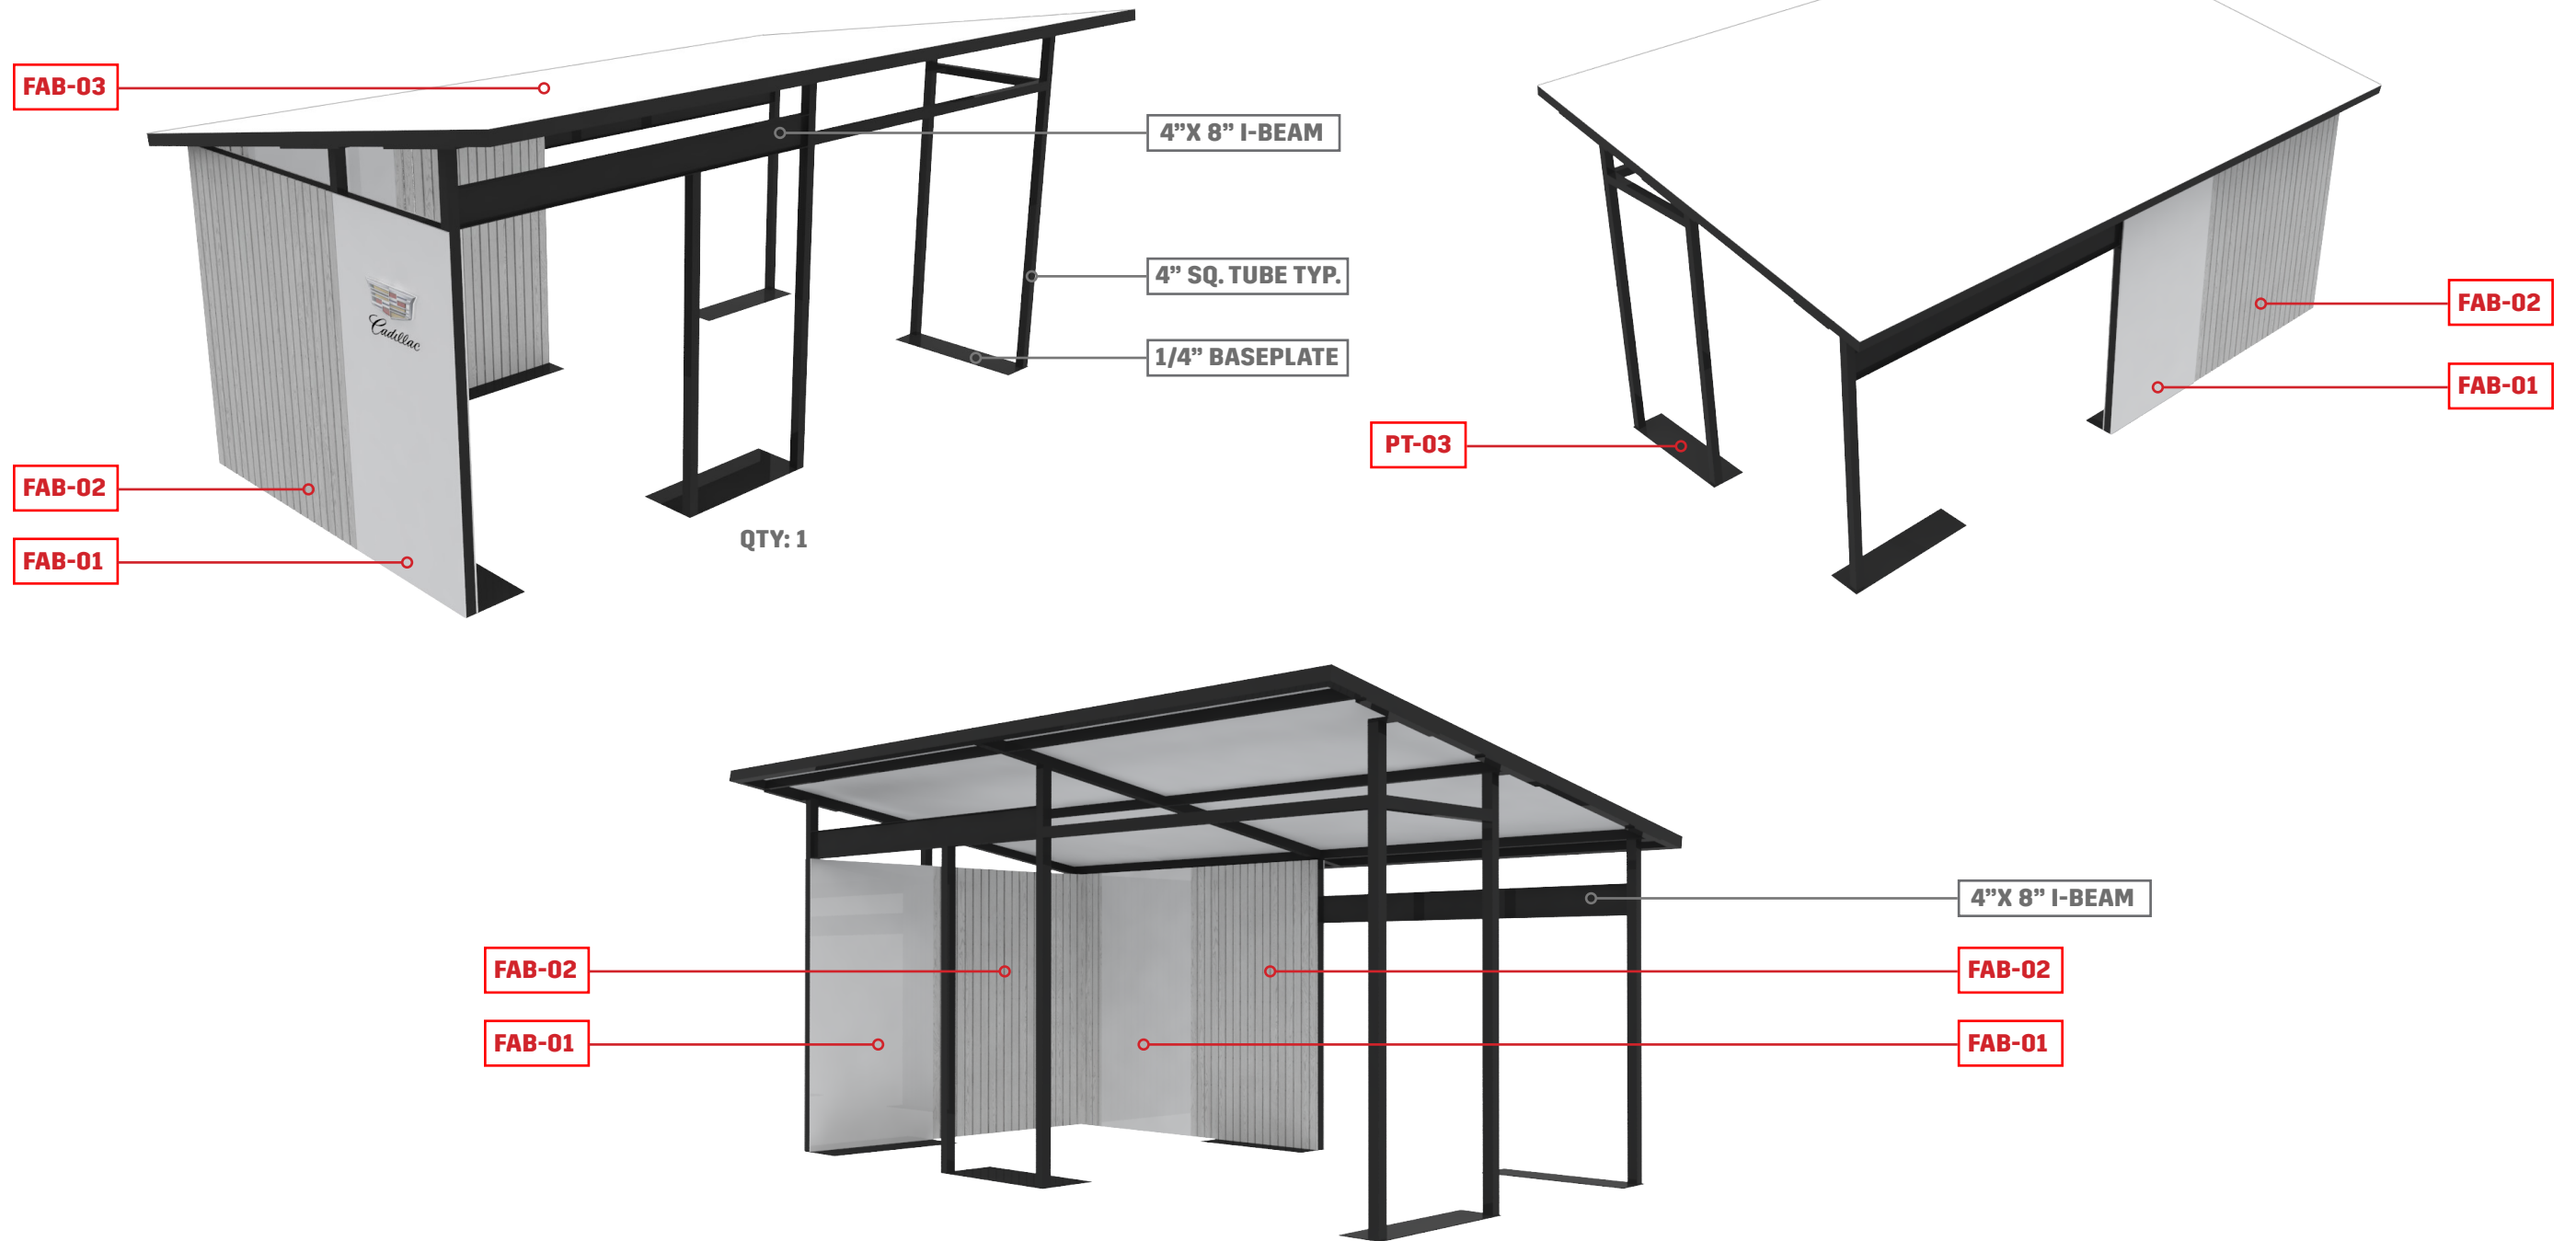

Color: Apex Salt

CANOPY STRUCTURE

CANOPY STRUCTURE

NOTE: ALL DIMS FOR ESTIMATING PURPOSES

REGISTRATION COUNTER

QTY: 1

NEEDS POWER FOR TWO IPADS

NEEDS POWER INSIDE CABINET