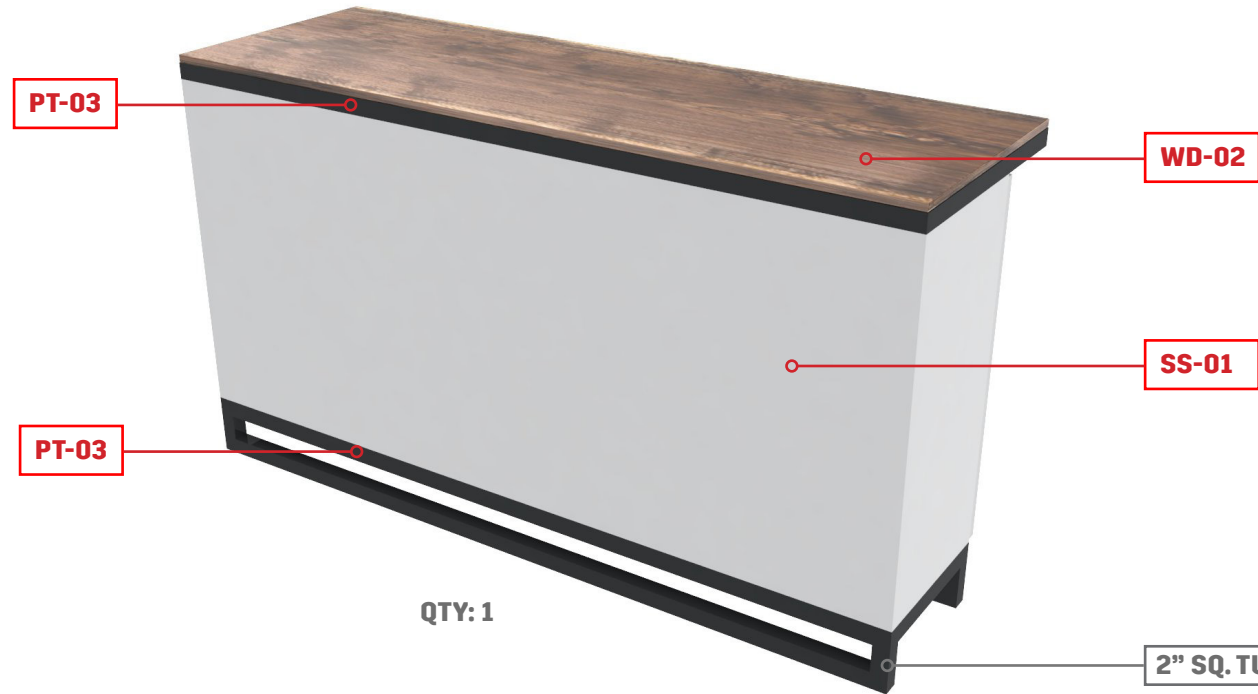

Color: Apex Salt

CANOPY STRUCTURE

CANOPY STRUCTURE

NOTE: ALL DIMS FOR ESTIMATING PURPOSES

REGISTRATION COUNTER

QTY: 1

NEEDS POWER FOR TWO IPADS

NEEDS POWER INSIDE CABINET