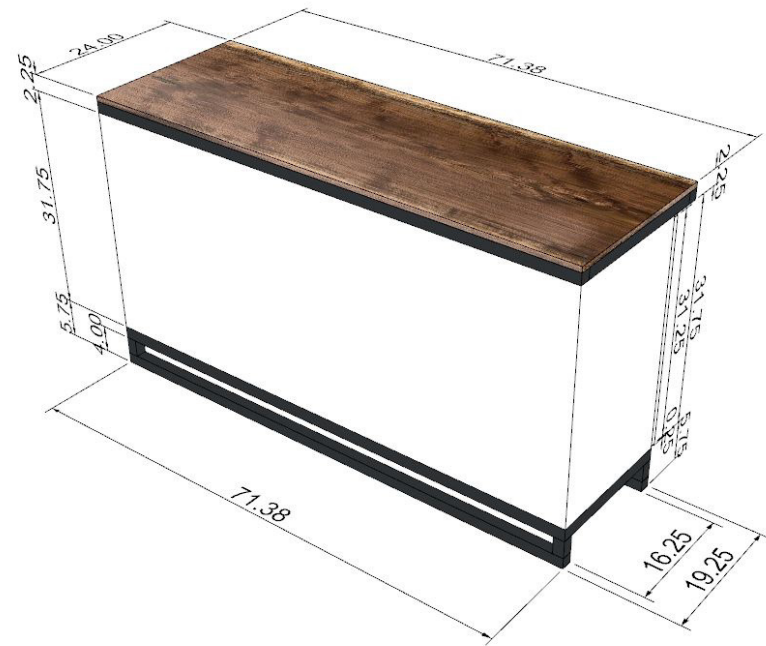

Color: Apex Salt

CANOPY STRUCTURE

CANOPY STRUCTURE

NOTE: ALL DIMS FOR ESTIMATING PURPOSES

REGISTRATION COUNTER

QTY: 1

NEEDS POWER FOR TWO IPADS

NEEDS POWER INSIDE CABINET