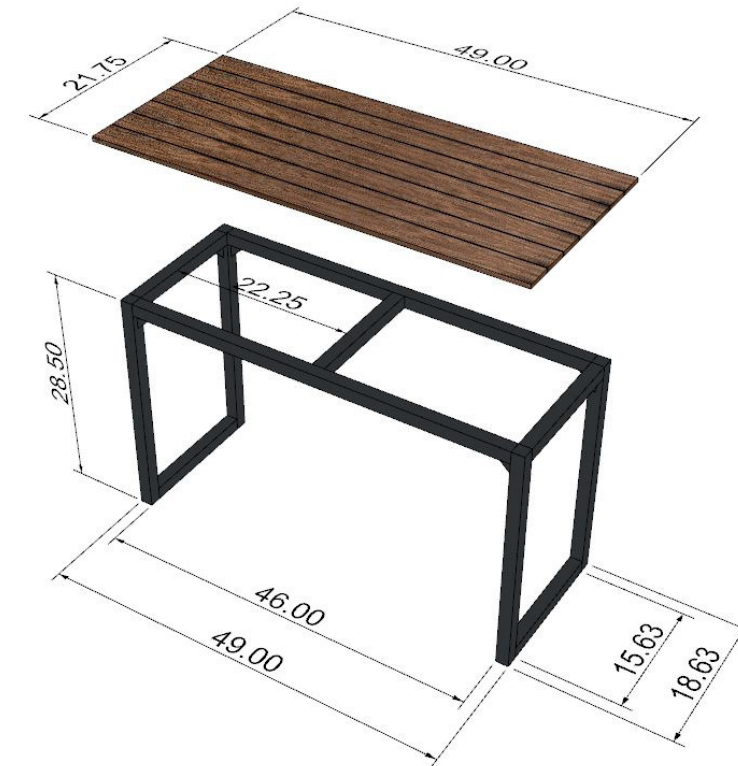

TABLES

NOTE: ALL DIMS FOR ESTIMATING PURPOSES