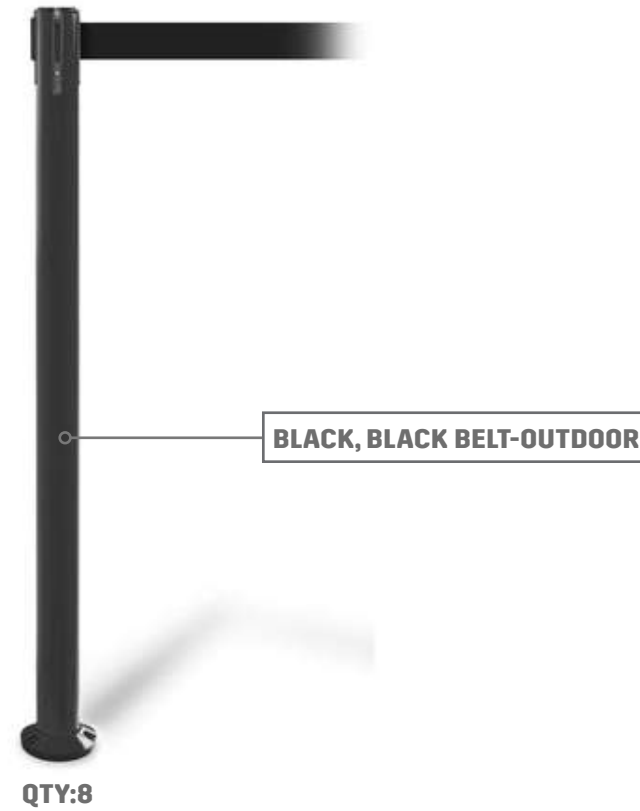

IPAD STAND

CLEAN BLACK FINISH

EASILY REMOVABLE

**IPADS- QTY:3
IPAD STAND- QTY:3**

LOCKABLE

REFERENCES

<https://www.tryten.com/catalog/product/view/id/230/s/liberty-ipad-power-dock-smartkey/?cziid=35F3B3BA>

QUEUE BARRIER